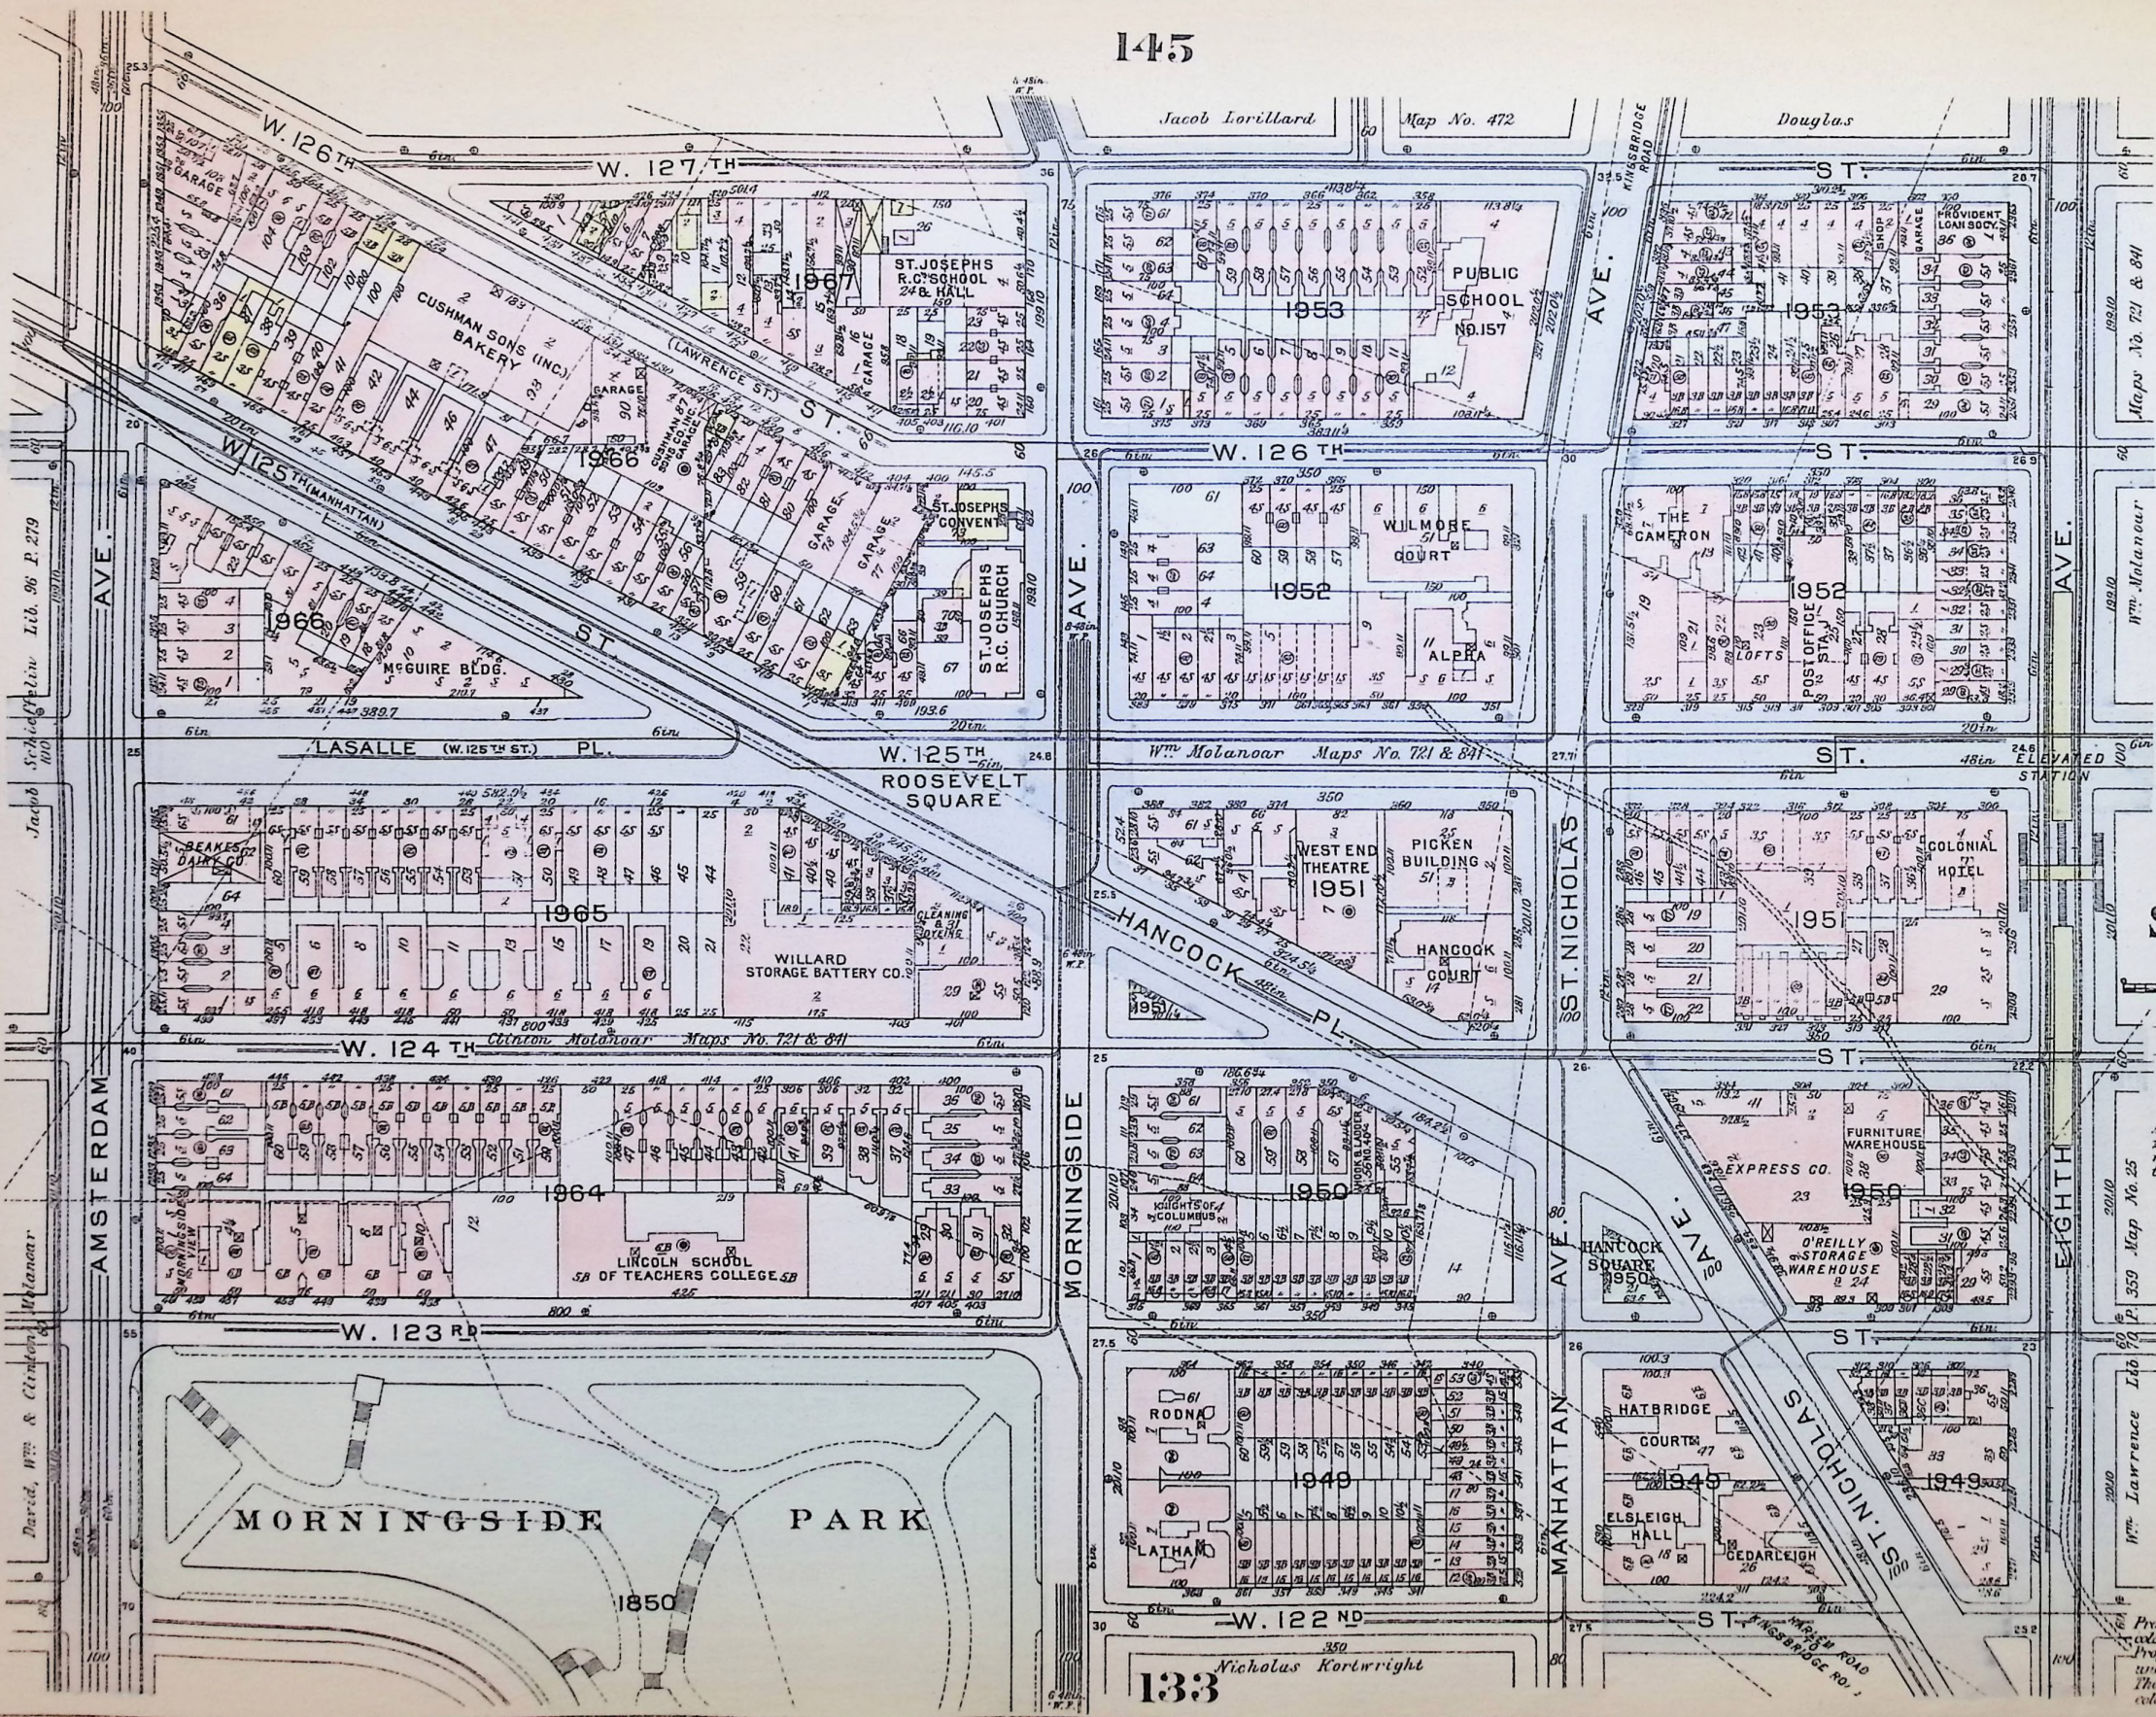

145

Jacob Lorillard

Map No. 472

Douglas

PART OF  
**SECTION 7**

Scale 160 Feet to the Inch.

140

**BUILDING ZONE RESTRICTIONS  
HEIGHT ZONES**

All properties on this plate are in zone A and the height of buildings is restricted to 1/2 times the width of the Street or Avenue on which they front

**BUILDING ZONE RESTRICTIONS  
USE ZONES**

Properties fronting on Streets or Avenues colored purple are used as business properties  
Properties fronting on Streets or Avenues colored red are restricted to dwelling use  
Those fronting on Streets or Avenues colored brown are unrestricted

Map No. 25

Schickel & Lib. 96 P. 279

Jacob

Molanoar

David, Wm. & Clinton

AMSTERDAM

MORNINGSIDE

ST. NICHOLAS